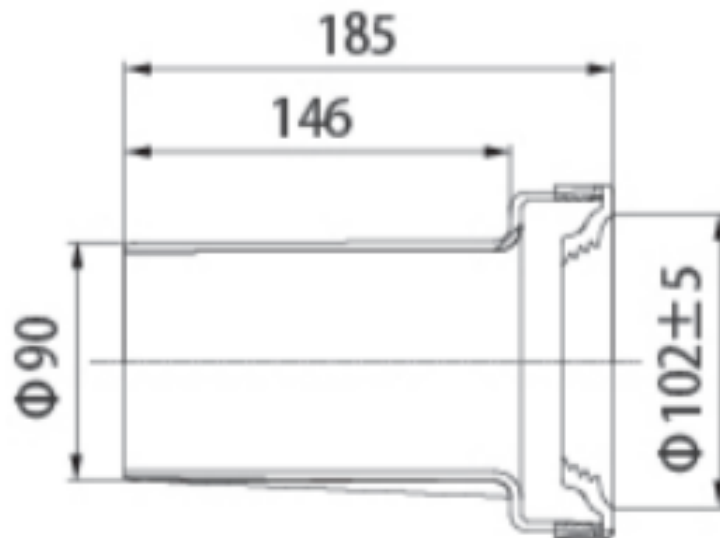

Brand : WDI, China  
Name : Straight connector  
Item Code : K9505AHBI  
Designer :  
Color / Finish: Black  
Dimensions : 185 x 102/90mm

Product info:

- Straight drainage pipe for concealed cistern
- For wall hung toilet, D90